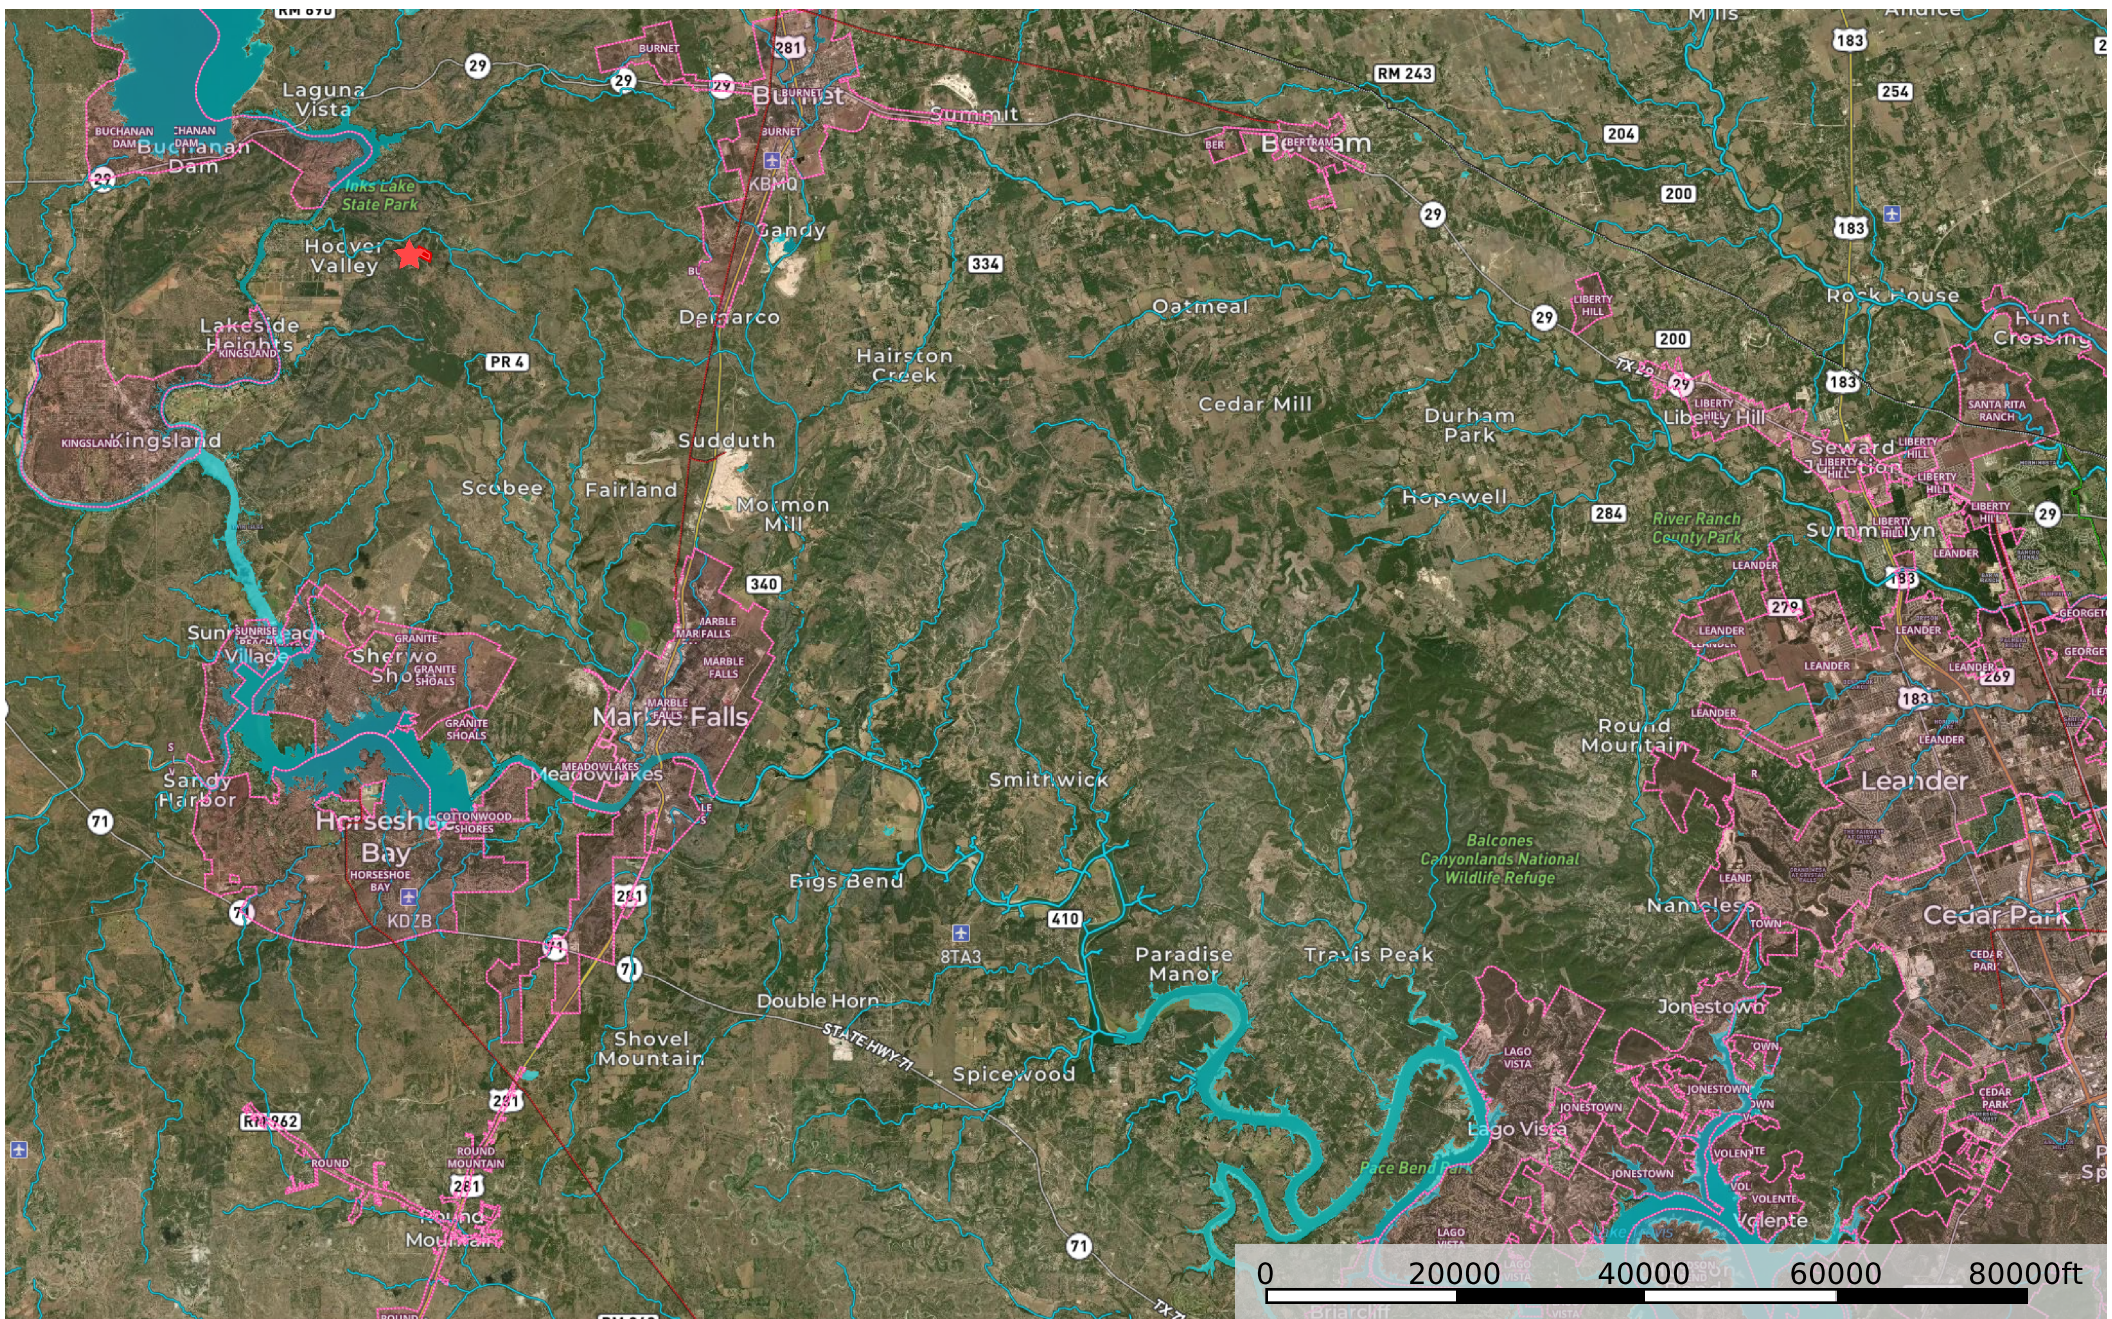

# 14.3 acres / Lake View Ridge at Crown Creek

Burnet County, Texas, 14.3 AC +/-

- Star
- Boundary
- Stream, Intermittent
- River/Creek
- Water Body
- Crude Oil
- Natural Gas
- Other